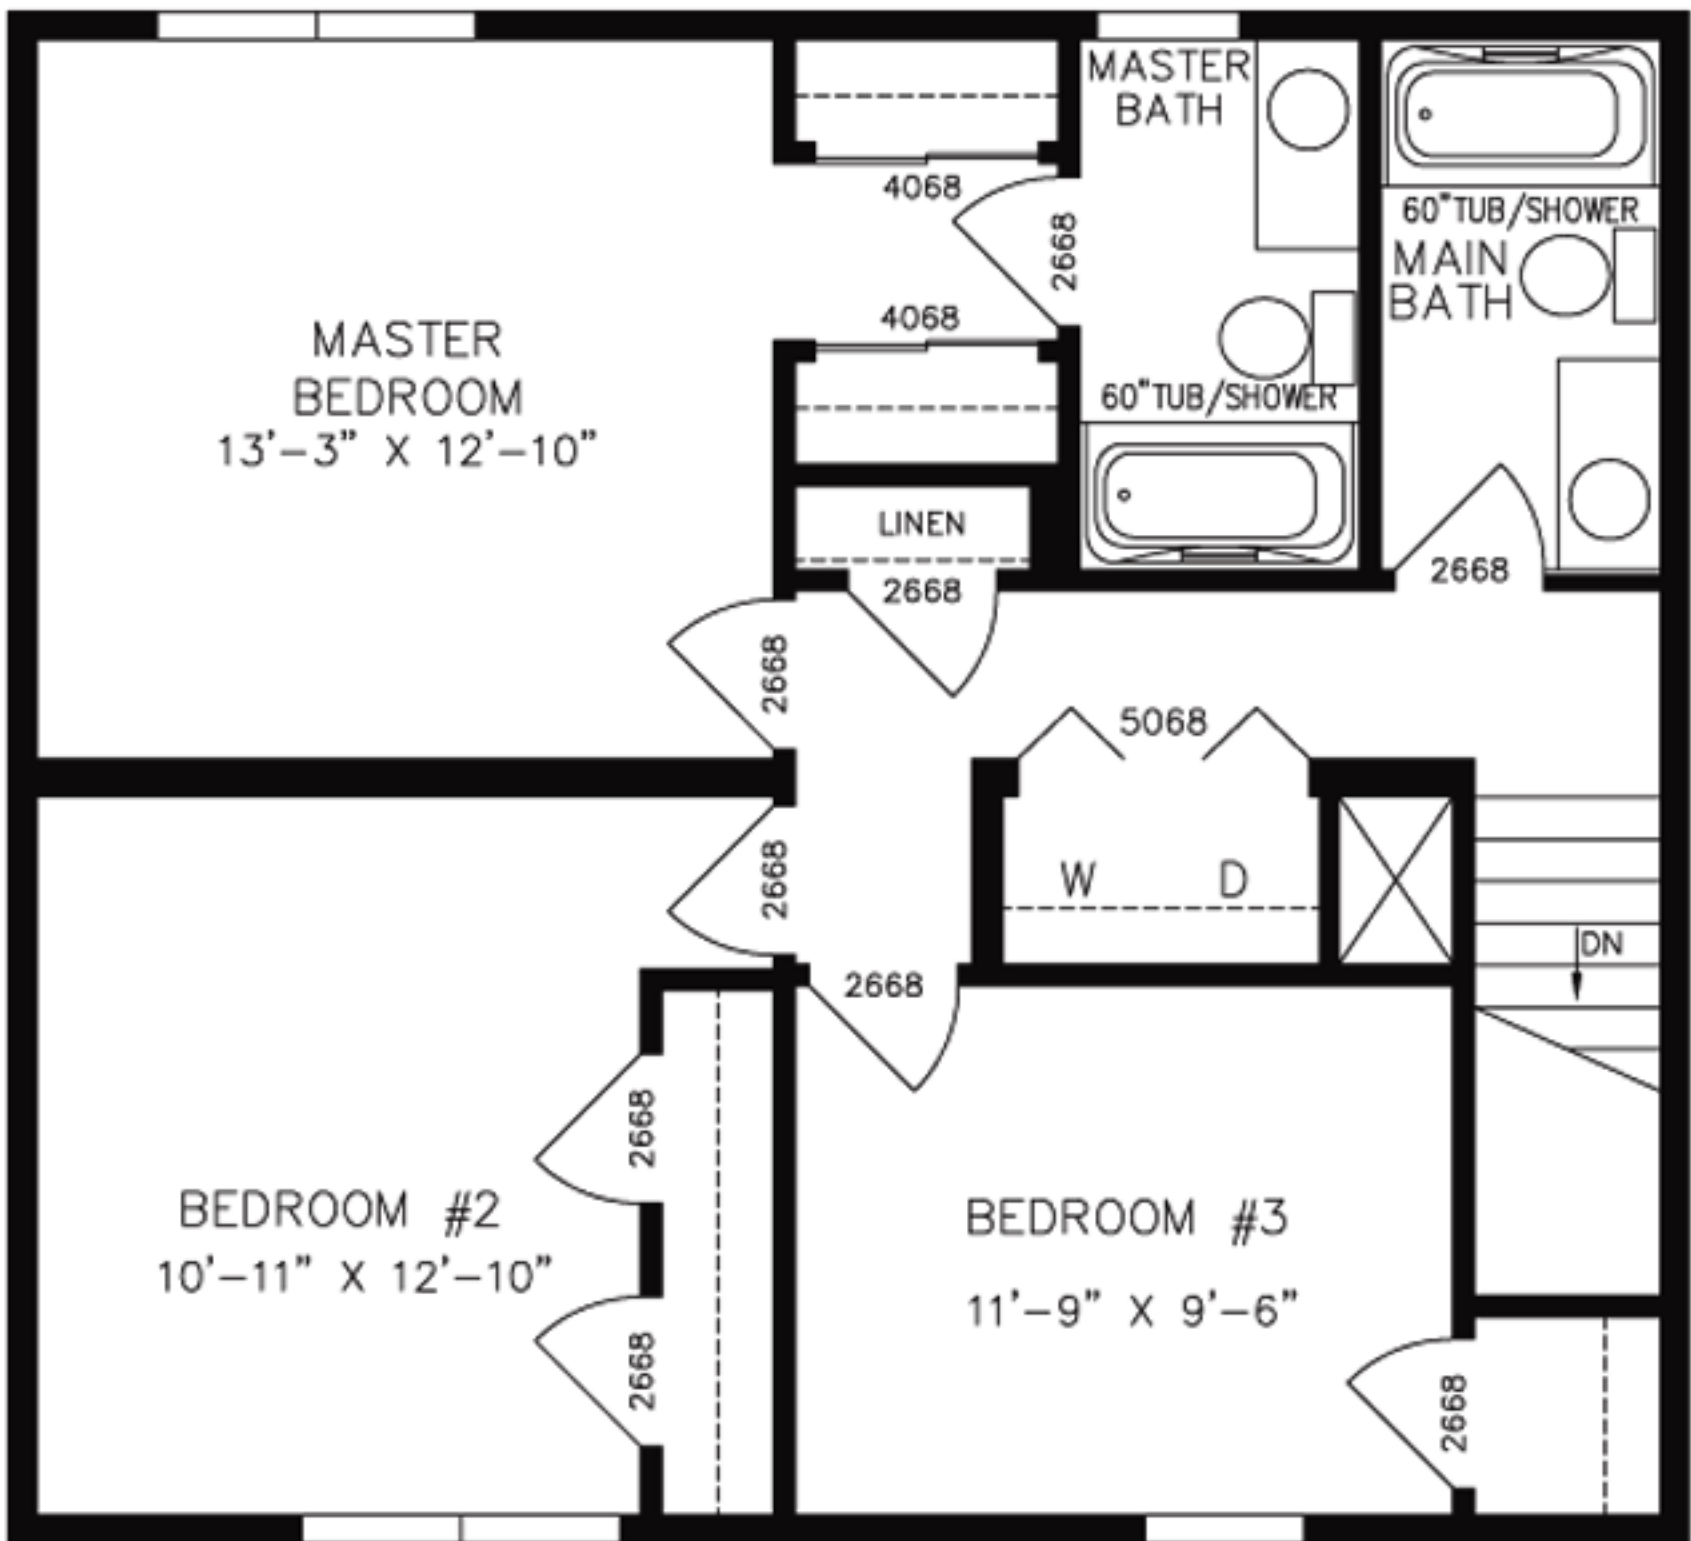

2852 MULL

OPT 24210

MASTER
BEDROOM
13'-3" X 12'-10"

BEDROOM #2
10'-11" X 12'-10"

BEDROOM #3
11'-9" X 9'-6"

MASTER
BATH

60" TUB/SHOWER
MAIN
BATH

LINEN

60" TUB/SHOWER

W D

DN

2852 MULL
SAFETY GLAZED

2852